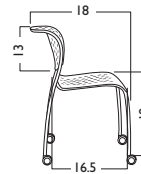

Carton Information

9.3 cu. ft. (1/ctn)
 12.4 cu. ft. (2-4/ctn)
 18# each
 78.5# packed with 4
 Freight Class 175

- Stacks 10 on floor

HAN002 Stool

List Price

\$315

Carton Information

17.03 cu. ft. (1/ctn)
 27#
 Freight Class 175

HAN003 Cart

List Price

\$289

Carton Information

17.07 cu. ft. (1/ctn)
 21.5#
 Freight Class 70

- Stacks 16 on cart

HAN004 Ganging Clips

List Price

\$158/box

box includes 25 ganging clips

HAN005 Chair with Casters

List Price

\$210

Carton Information

9.3 cu. ft. (1/ctn)
 12.4 cu. ft. (2-4/ctn)
 18# each
 78.5# packed with 4
 Freight Class 175

Designer
 Dennis Foley and
 Jeffrey Gershune