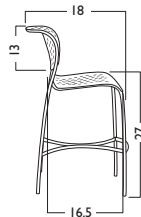

The counter-height stool version is perfect for sit-to-stand situations. \$173 - \$315

95

HAN002

HAN001

HAN005

HAN001 Stacker

List Price

\$173

Carton Information

9.3 cu. ft. (1/ctn)
 12.4 cu. ft. (2-4/ctn)
 18# each
 78.5# packed with 4
 Freight Class 175

- Stacks 10 on floor

HAN002 Stool

List Price

\$315

Carton Information

17.03 cu. ft. (1/ctn)
 27#
 Freight Class 175