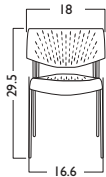

The counter-height stool version is perfect for sit-to-stand situations. \$173 - \$315

95

HAN002

HAN001

HAN005

HAN001 Stacker

List Price

\$173

Carton Information

9.3 cu. ft. (1/ctn)
 12.4 cu. ft. (2-4/ctn)
 18# each
 78.5# packed with 4
 Freight Class 175

- Stacks 10 on floor

HAN002 Stool

List Price

\$315

Carton Information

17.03 cu. ft. (1/ctn)
 27#
 Freight Class 175