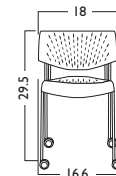

HAN003 Cart

List Price

\$289

Carton Information

17.07 cu. ft. (1/ctn)
 21.5#
 Freight Class 70

- Stacks 16 on cart

HAN004 Ganging Clips

List Price

\$158/box

box includes 25 ganging clips

HAN005 Chair with Casters

List Price

\$210

Carton Information

9.3 cu. ft. (1/ctn)
 12.4 cu. ft. (2-4/ctn)
 18# each
 78.5# packed with 4
 Freight Class 175

Designer
 Dennis Foley and
 Jeffrey Gershune

Standards
 Meets or Exceeds ANSI / BIFMA
 Meets Cal TB 133. See page 168.
 Stacks 10 on floor, 16 on cart

izzyquik
 All hannah models are available on 2-day
 quick ship — maximum quantity 25.

Shipping
 Chair Ships Set-up / up to 4 per carton
 Stool Ships Set-up / 1 per carton