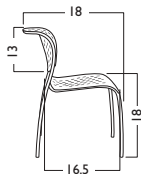

The counter-height stool version is perfect for sit-to-stand situations. \$173 - \$315

95

HAN002

HAN001

HAN005

HAN001 Stacker

List Price

\$173

Carton Information

9.3 cu. ft. (1/ctn)
 12.4 cu. ft. (2-4/ctn)
 18# each
 78.5# packed with 4
 Freight Class 175

- Stacks 10 on floor

HAN002 Stool

List Price

\$315

Carton Information

17.03 cu. ft. (1/ctn)
 27#
 Freight Class 175