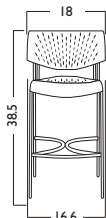

Carton Information

9.3 cu. ft. (1/ctn)
 12.4 cu. ft. (2-4/ctn)
 18# each
 78.5# packed with 4
 Freight Class 175

- Stacks 10 on floor

HAN002 Stool

List Price

\$315

Carton Information

17.03 cu. ft. (1/ctn)
 27#
 Freight Class 175

HAN003 Cart

List Price

\$289

Carton Information

17.07 cu. ft. (1/ctn)
 21.5#
 Freight Class 70

- Stacks 16 on cart

HAN004 Ganging Clips

List Price

\$158/box

box includes 25 ganging clips

HAN005 Chair with Casters

List Price

\$210

Carton Information

9.3 cu. ft. (1/ctn)
 12.4 cu. ft. (2-4/ctn)
 18# each
 78.5# packed with 4
 Freight Class 175

Designer
 Dennis Foley and
 Jeffrey Gershune